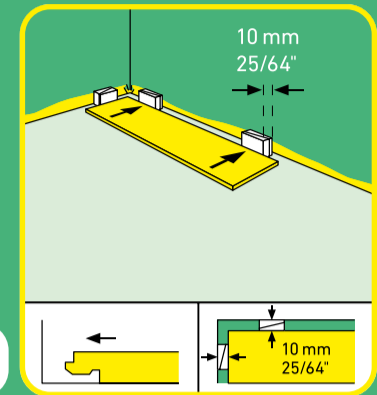

Just
install
me!

It's super easy - thanks
the easy-**click-system!**

1

2

3

4

5

6

7

8

9

10

11

12

13

14

15

SKIRTING BOARDS
AQUA 60 // AQUA 80

HDF core, white, wrapped with chlorine-free PP/TPE based polyblend with flexible top and bottom soft lips

REMOVAL