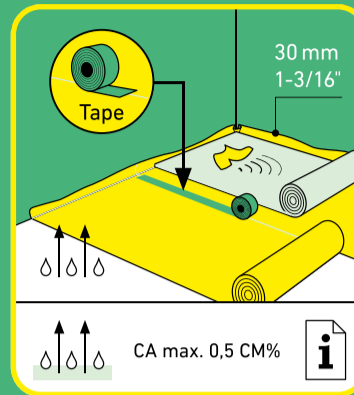

It's super easy - thanks
the easy-**click-system!**

1