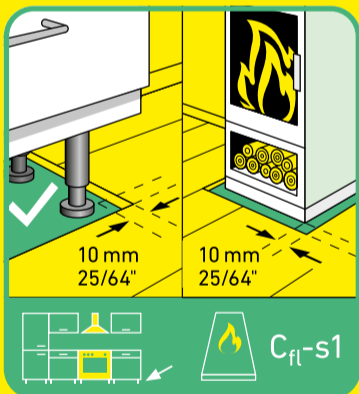

Just
install
me!