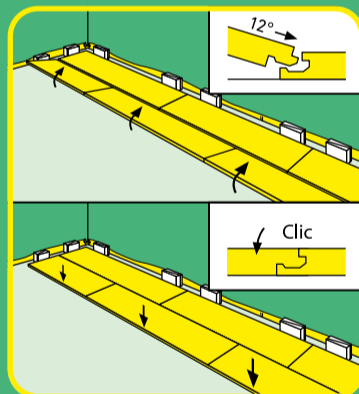

Just
install
me!

It's super easy - thanks
the easy-**click-system!**

1

2

3

4

5

6

7

8

9

10

11

12

13

14

15

SKIRTING BOARDS
AQUA 60 // AQUA 80

HDF core, white, wrapped with chlorine-free PP/TPE based polyblend with flexible top and bottom soft lips

REMOVAL