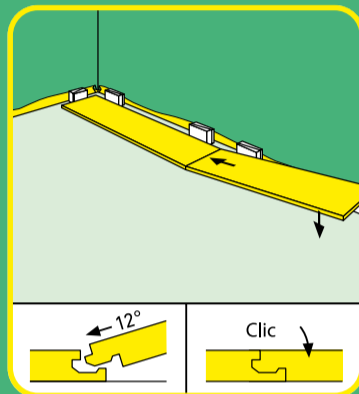

Just
install
me!

It's super easy - thanks
the easy-**click-system!**

1

2

3

4

5

6

7

8

9

10

11

12

13

14

15

SKIRTING BOARDS
AQUA 60 // AQUA 80

HDF core, white, wrapped with chlorine-free PP/TPE based polyblend with flexible top and bottom soft lips

REMOVAL