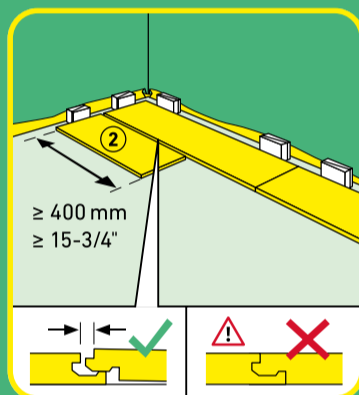

Just
install
me!

It's super easy - thanks
the easy-**click-system!**

1

2

3

4

5

6

7

8

9

10

11

12

13

14

15

SKIRTING BOARDS
AQUA 60 // AQUA 80

HDF core, white, wrapped with chlorine-free PP/TPE based polyblend with flexible top and bottom soft lips

REMOVAL