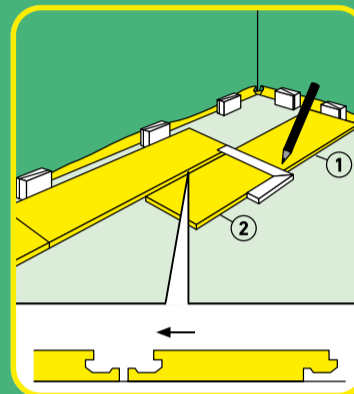

Just
install
me!

It's super easy - thanks
the easy-**click-system!**

1

2

3

4

5

6

7

8

9

10

11

12

13

14

15

SKIRTING BOARDS
AQUA 60 // AQUA 80

HDF core, white, wrapped with chlorine-free PP/TPE based polyblend with flexible top and bottom soft lips

REMOVAL