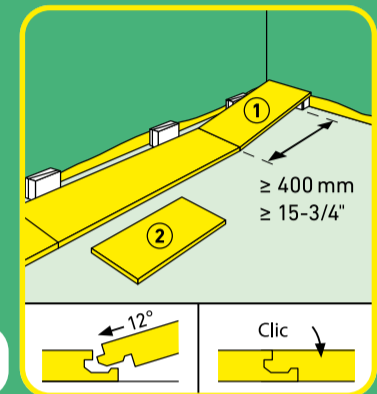

Just
install
me!

It's super easy - thanks
the easy-**click-system!**

1

2

3

4

5

6

7

8

9

10

11

12

13

14

15

SKIRTING BOARDS
AQUA 60 // AQUA 80

HDF core, white, wrapped with chlorine-free PP/TPE based polyblend with flexible top and bottom soft lips

REMOVAL