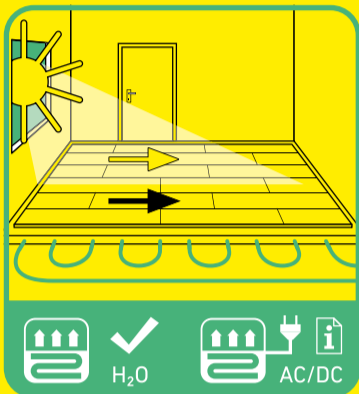

Just
install
me!