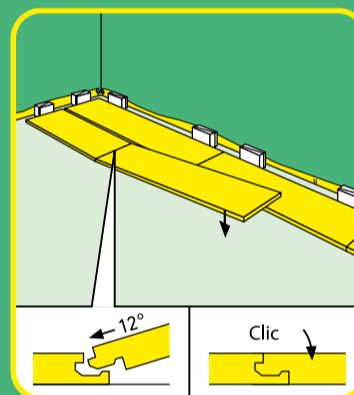

Just
install
me!

It's super easy - thanks
the easy-**click-system!**

1

2

3

4

5

6

7

8

9

10

11

12

13

14

15

SKIRTING BOARDS
AQUA 60 // AQUA 80

HDF core, white, wrapped with chlorine-free PP/TPE based polyblend with flexible top and bottom soft lips

REMOVAL